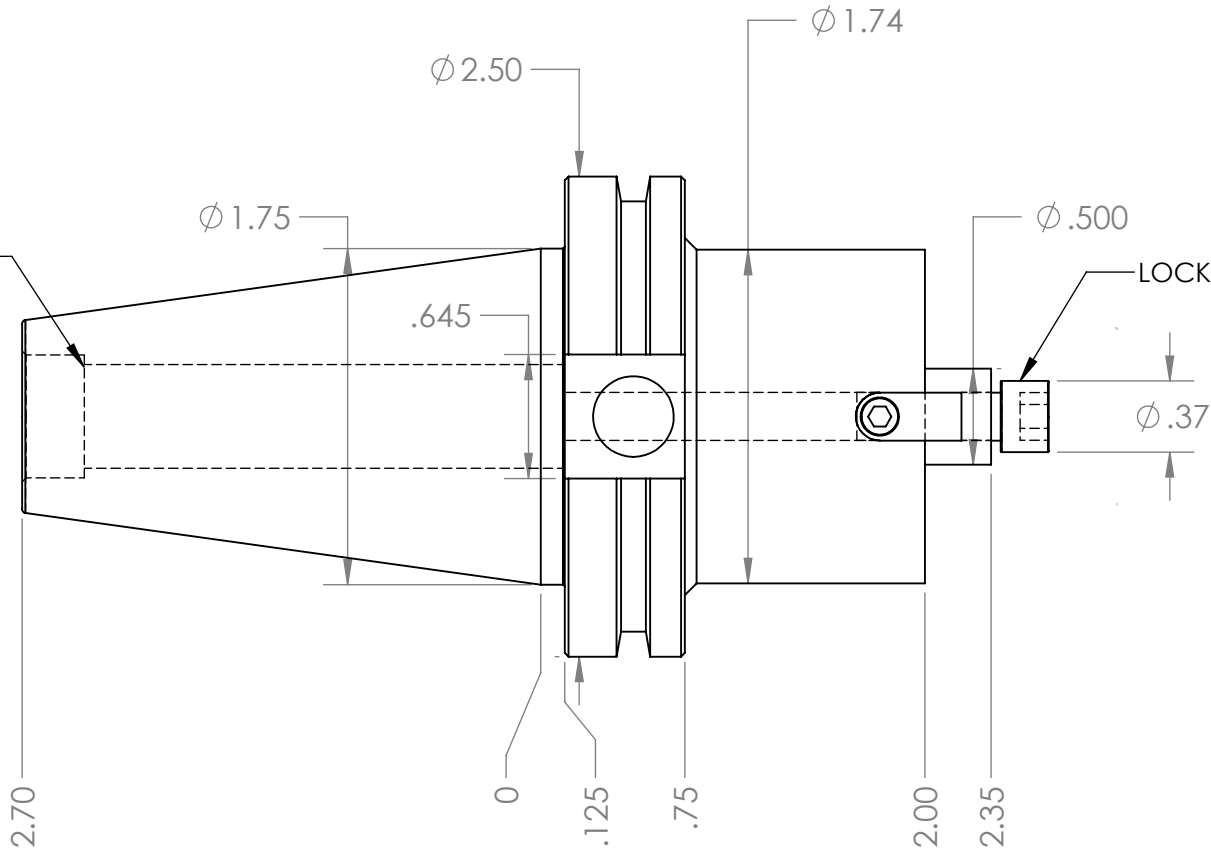

5/8-11 THREAD x 1-1/8 DEEP  
C'BORE DIA .642 x .300 DEEP

NOTES:  
HOLDER USES LOCK SCREW 1/4-28 x 3/4 SHCS (INCLUDED)  
FOR MORE PRODUCT DETAILS PLEASE GO TO MARITOO.COM  
AND SEARCH ITEM # LISTED ON THIS PRINT