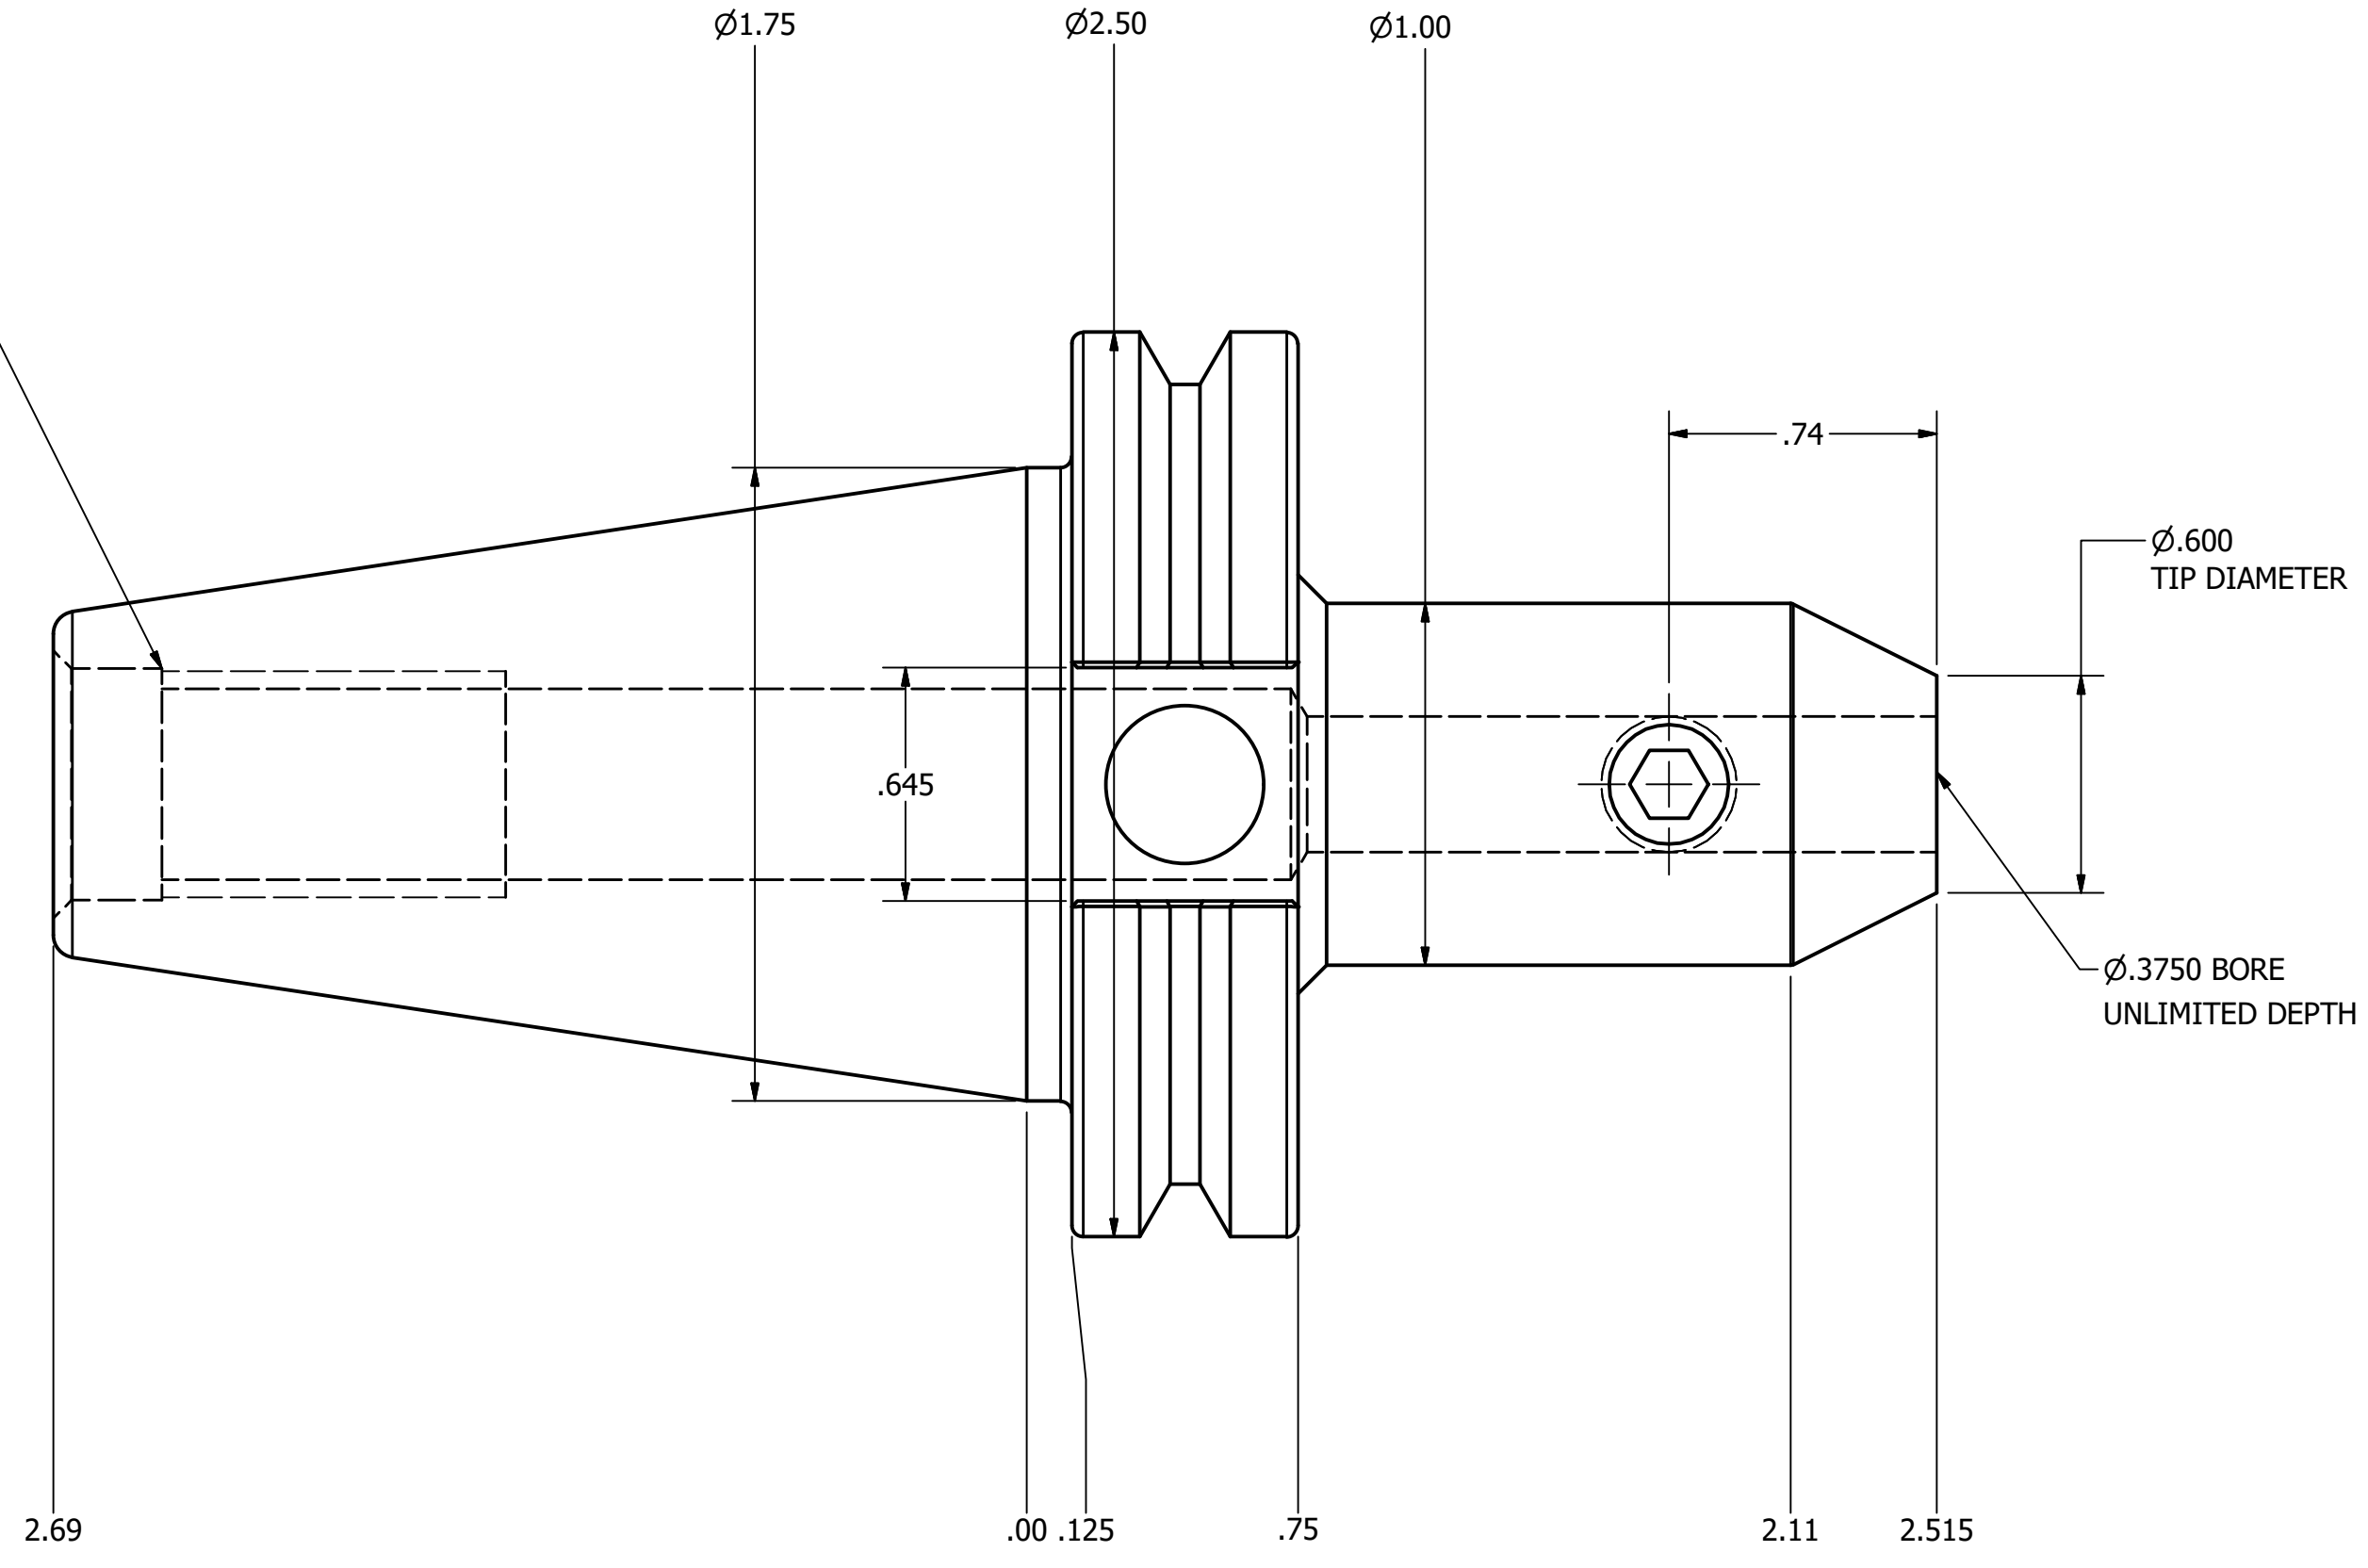

5/8-11 THREAD x 1-1/8 DEEP
Ø.642 C'BORE x .300 DEEP

NOTES:
HOLDER USES 3/8-24 SET SCREW, PART #SS140
FOR MORE PRODUCT DETAILS PLEASE GO TO MARITOO.COM
AND SEARCH ITEM # LISTED ON THIS PRINT

MARITOO	
www.maritool.com	
ITEM#	CAT40-EM.375-2.5
Made in USA	