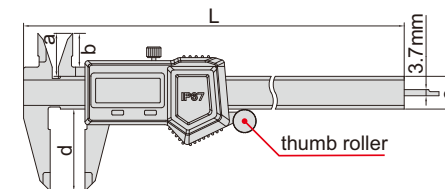

WATERPROOF DIGITAL CALIPERS

ATTENTION: IT IS NECESSARY TO SET ZERO AFTER POWER ON EACH TIME

ATTENTION: NO DATA OUTPUT

IP67
WATERPROOF

- IP67 dust/waterproof
- Resolution: 0.01mm/0.0005"
- Button function: zero, on/off, mm/inch, ABS/REL, hold
- Battery CR2032
- Meet DIN862
- Made of stainless steel

**INSPECTION
CERTIFICATE**
TRACEABLE TO DKD

(mm)

Code	Range	Accuracy	Thumb roller	L	a	b	c	d
1118-150B *	0-150mm/0-6"	±0.03mm	with	236	21	16	16	40
1118-200B *	0-200mm/0-8"	±0.03mm	with	286	24	19	16	50
1118-300B *	0-300mm/0-12"	±0.03mm	with	400	25	20.5	17	60
1118-150BW *	0-150mm/0-6"	±0.03mm	without	236	21	16	16	40
1118-200BW *	0-200mm/0-8"	±0.03mm	without	286	24	19	16	50
1118-300BW *	0-300mm/0-12"	±0.03mm	without	400	25	20.5	17	60